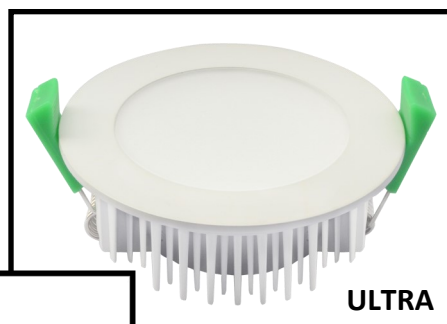

TRADETEC ARTE & ULTRA 13W LED DOWN LIGHT SERIES

METAL COLOURS:

MATT WHITE

BRUSHED ALUMINIUM

DIMENSIONS: H-38MM W-110MM

CUTOUT: 90MM

LED INFORMATION:

3000K- 860 LMS

4000K- 880 LMS

5000K- 990 LMS

BEAM ANGLE: 100°

KIT INFORMATION: LED DOWN LIGHT, LED DRIVER WITH 1.2M FLEX AND PLUG
DIMMABLE ON ALL MAJOR BRAND TRAILING EDGE DIMMERS, LEADING EDGE AND
UNIVERSAL DIMMERS (MARTEC TRAILING EDGE DIMMER)

RECOMMENDED APPLICATION: ALL LIVING AREAS, BEDROOMS. KITCHENS AND
BATHROOMS

IP44 RATING

Standard - Ultra
Matt White or Brushed Aluminum

ARTE

ULTRA