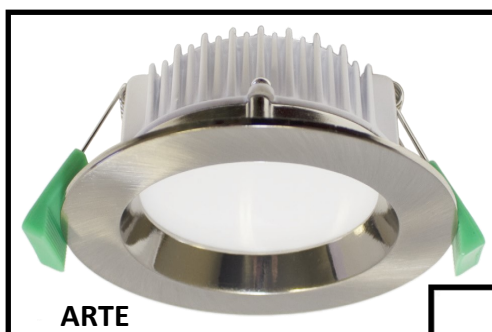

TRADETEC ARTE & ULTRA 13W LED DOWN LIGHT SERIES

METAL COLOURS:

MATT WHITE

BRUSHED ALUMINIUM

DIMENSIONS: H-38MM W-110MM

CUTOUT: 90MM

LED INFORMATION:

3000K- 860 LMS

4000K- 880 LMS

5000K- 990 LMS

BEAM ANGLE: 100°

KIT INFORMATION: LED DOWN LIGHT, LED DRIVER WITH 1.2M FLEX AND PLUG
DIMMABLE ON ALL MAJOR BRAND TRAILING EDGE DIMMERS, LEADING EDGE AND
UNIVERSAL DIMMERS (MARTEC TRAILING EDGE DIMMER)

RECOMMENDED APPLICATION: ALL LIVING AREAS, BEDROOMS. KITCHENS AND
BATHROOMS

IP44 RATING

Standard - Ultra
Matt White or Brushed Aluminum

ARTE

ULTRA