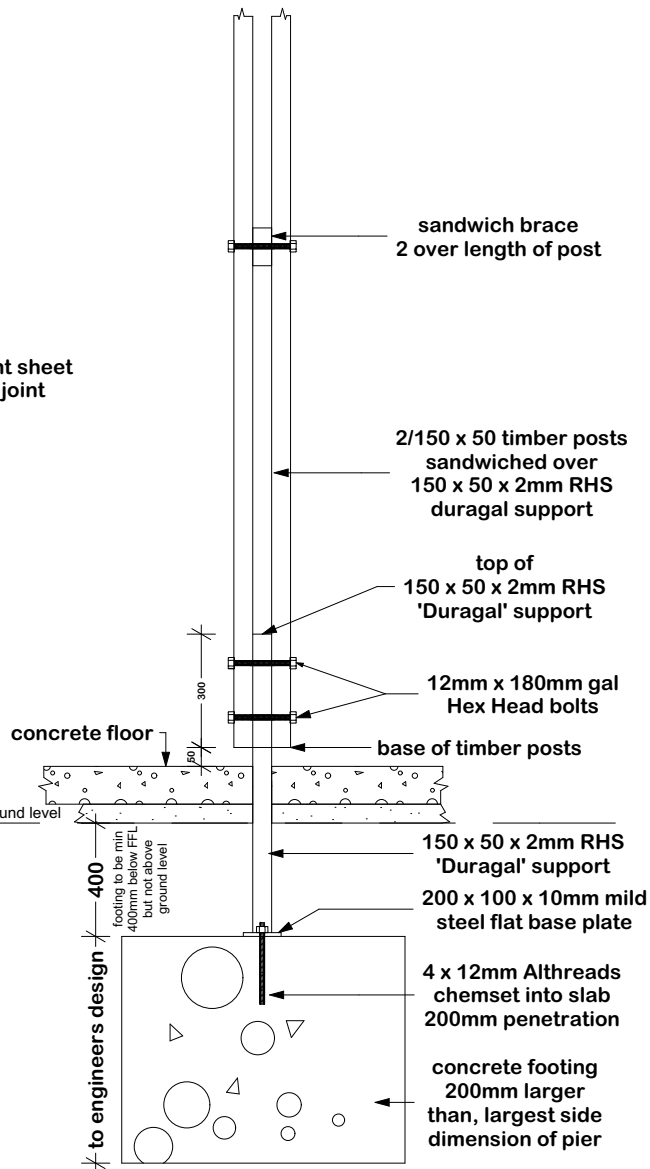

2/150 x 50 Post & Lined Eave Detail

SCALE NTS

2/150 x 50 Post & Footing Detail

SCALE NTS

| | | | |
|------------------------------|--|-------------|------------|
| <h1>Detail</h1> | | | |
| Details For 2/150 x 50 Posts | | | |
| Drawn by | | Date | 21/06/2019 |
| Checked | | Date | |

Timber Post & Lined Eave Detail

SCALE NTS

Timber Post Footing Detail

SCALE NTS

| Detail | | |
|---------------------------|------|------------|
| Detail For 180mm Sq Posts | | |
| Drawn by | Date | 21/06/2019 |
| Checked | Date | |