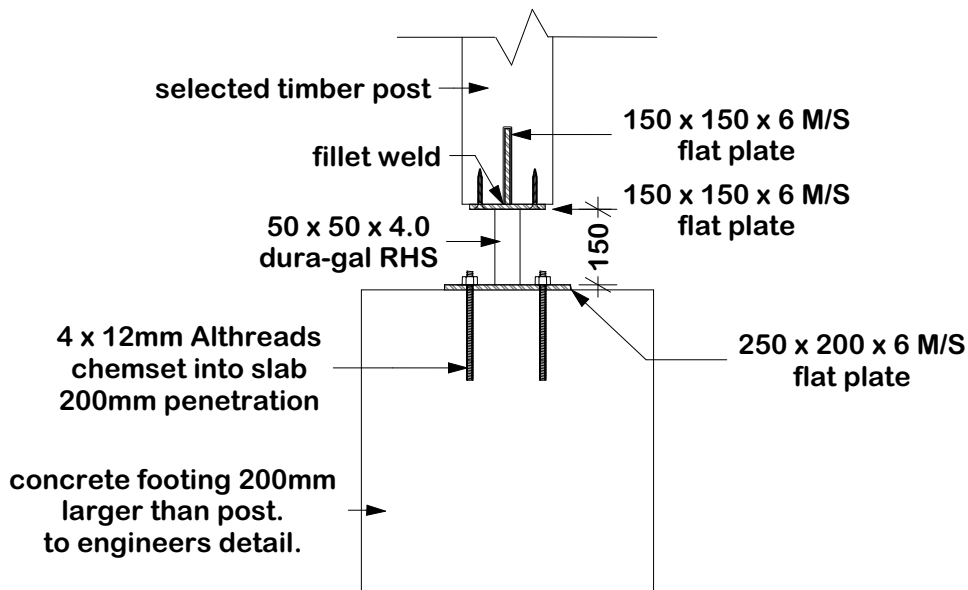

2/150 x 50 Post & Lined Eave Detail

SCALE NTS

2/150 x 50 Post & Footing Detail

SCALE NTS

| | | | |
|------------------------------|--|-------------|------------|
| <h1>Detail</h1> | | | |
| Details For 2/150 x 50 Posts | | | |
| Drawn by | | Date | 21/06/2019 |
| Checked | | Date | |

Timber Post & Lined Eave Detail

SCALE NTS

Timber Post Footing Detail

SCALE NTS

| Detail | | |
|---------------------------|------|------------|
| Detail For 180mm Sq Posts | | |
| Drawn by | Date | 21/06/2019 |
| Checked | Date | |

Timber Beam & Post Detail & Step Down Eave

SCALE NTS

Timber Post Footing Detail

SCALE NTS

| Detail | | |
|--|-------------|------------|
| Alternative Detail For 180mm Sq Post Footing | | |
| Drawn by | Date | 21/06/2019 |
| Checked | Date | |