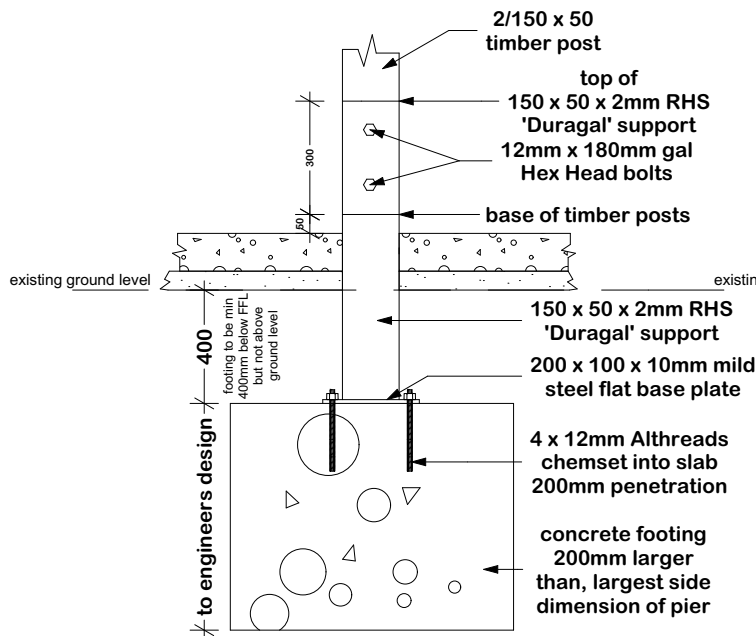

2/150 x 50 Post & Lined Eave Detail

SCALE NTS

2/150 x 50 Post & Footing Detail

SCALE NTS

| | | | |
|------------------------------|--|-------------|------------|
| <h1>Detail</h1> | | | |
| Details For 2/150 x 50 Posts | | | |
| Drawn by | | Date | 21/06/2019 |
| Checked | | Date | |

Timber Post & Lined Eave Detail

SCALE NTS

Timber Post Footing Detail

SCALE NTS

| Detail | | |
|---------------------------|------|------------|
| Detail For 180mm Sq Posts | | |
| Drawn by | Date | 21/06/2019 |
| Checked | Date | |