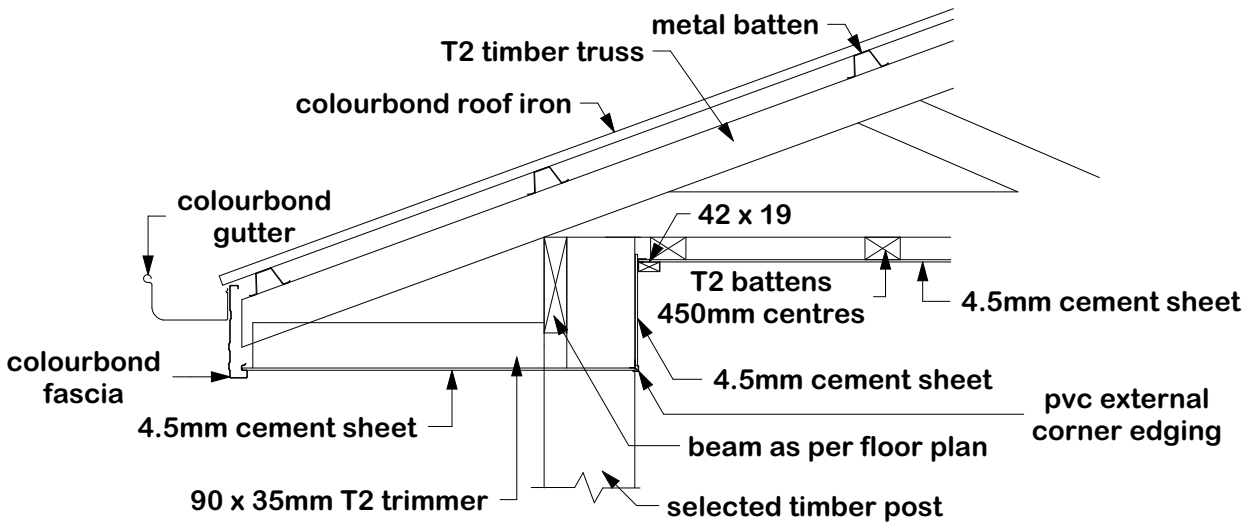

Timber Beam & Post Detail & Step Down Eave

SCALE NTS