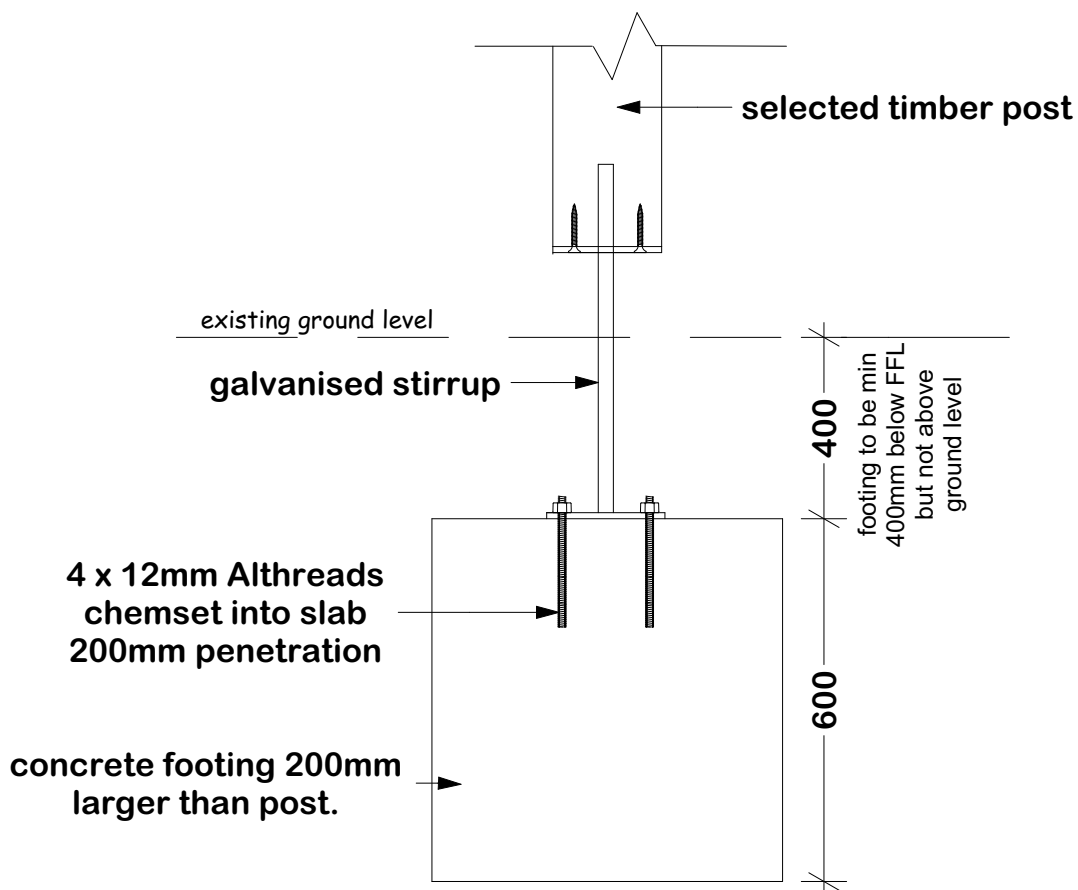

2/150 x 50 Post & Lined Eave Detail

SCALE NTS

2/150 x 50 Post & Footing Detail

SCALE NTS

| | | | |
|------------------------------|--|-------------|------------|
| <h1>Detail</h1> | | | |
| Details For 2/150 x 50 Posts | | | |
| Drawn by | | Date | 21/06/2019 |
| Checked | | Date | |

Timber Post & Lined Eave Detail

SCALE NTS

Timber Post Footing Detail

SCALE NTS

| Detail | | |
|---------------------------|------|------------|
| Detail For 180mm Sq Posts | | |
| Drawn by | Date | 21/06/2019 |
| Checked | Date | |