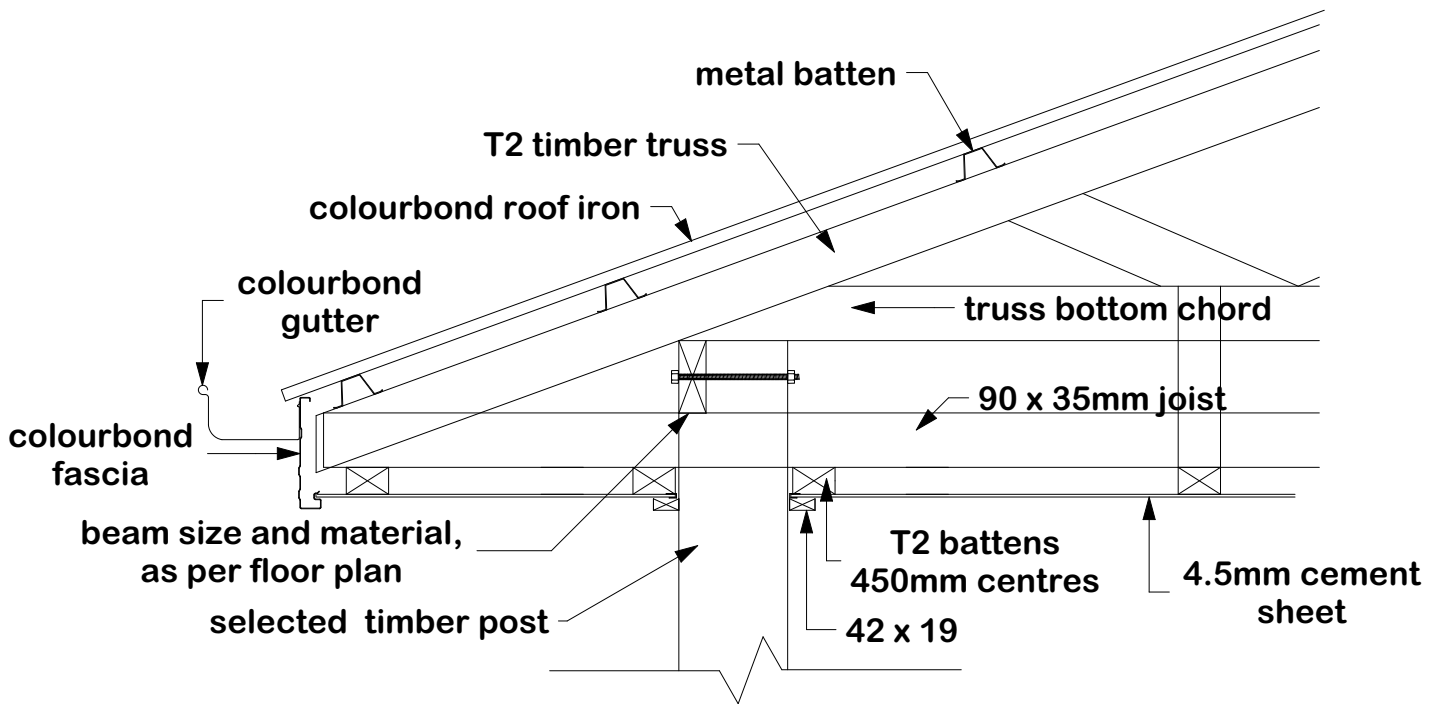

2/150 x 50 Post & Lined Eave Detail

SCALE NTS

2/150 x 50 Post & Footing Detail

SCALE NTS

| | | | |
|------------------------------|--|-------------|------------|
| <h1>Detail</h1> | | | |
| Details For 2/150 x 50 Posts | | | |
| Drawn by | | Date | 21/06/2019 |
| Checked | | Date | |

Timber Post & Lined Eave Detail

SCALE NTS

Timber Post Footing Detail

SCALE NTS

| Detail | | |
|---------------------------|------|------------|
| Detail For 180mm Sq Posts | | |
| Drawn by | Date | 21/06/2019 |
| Checked | Date | |