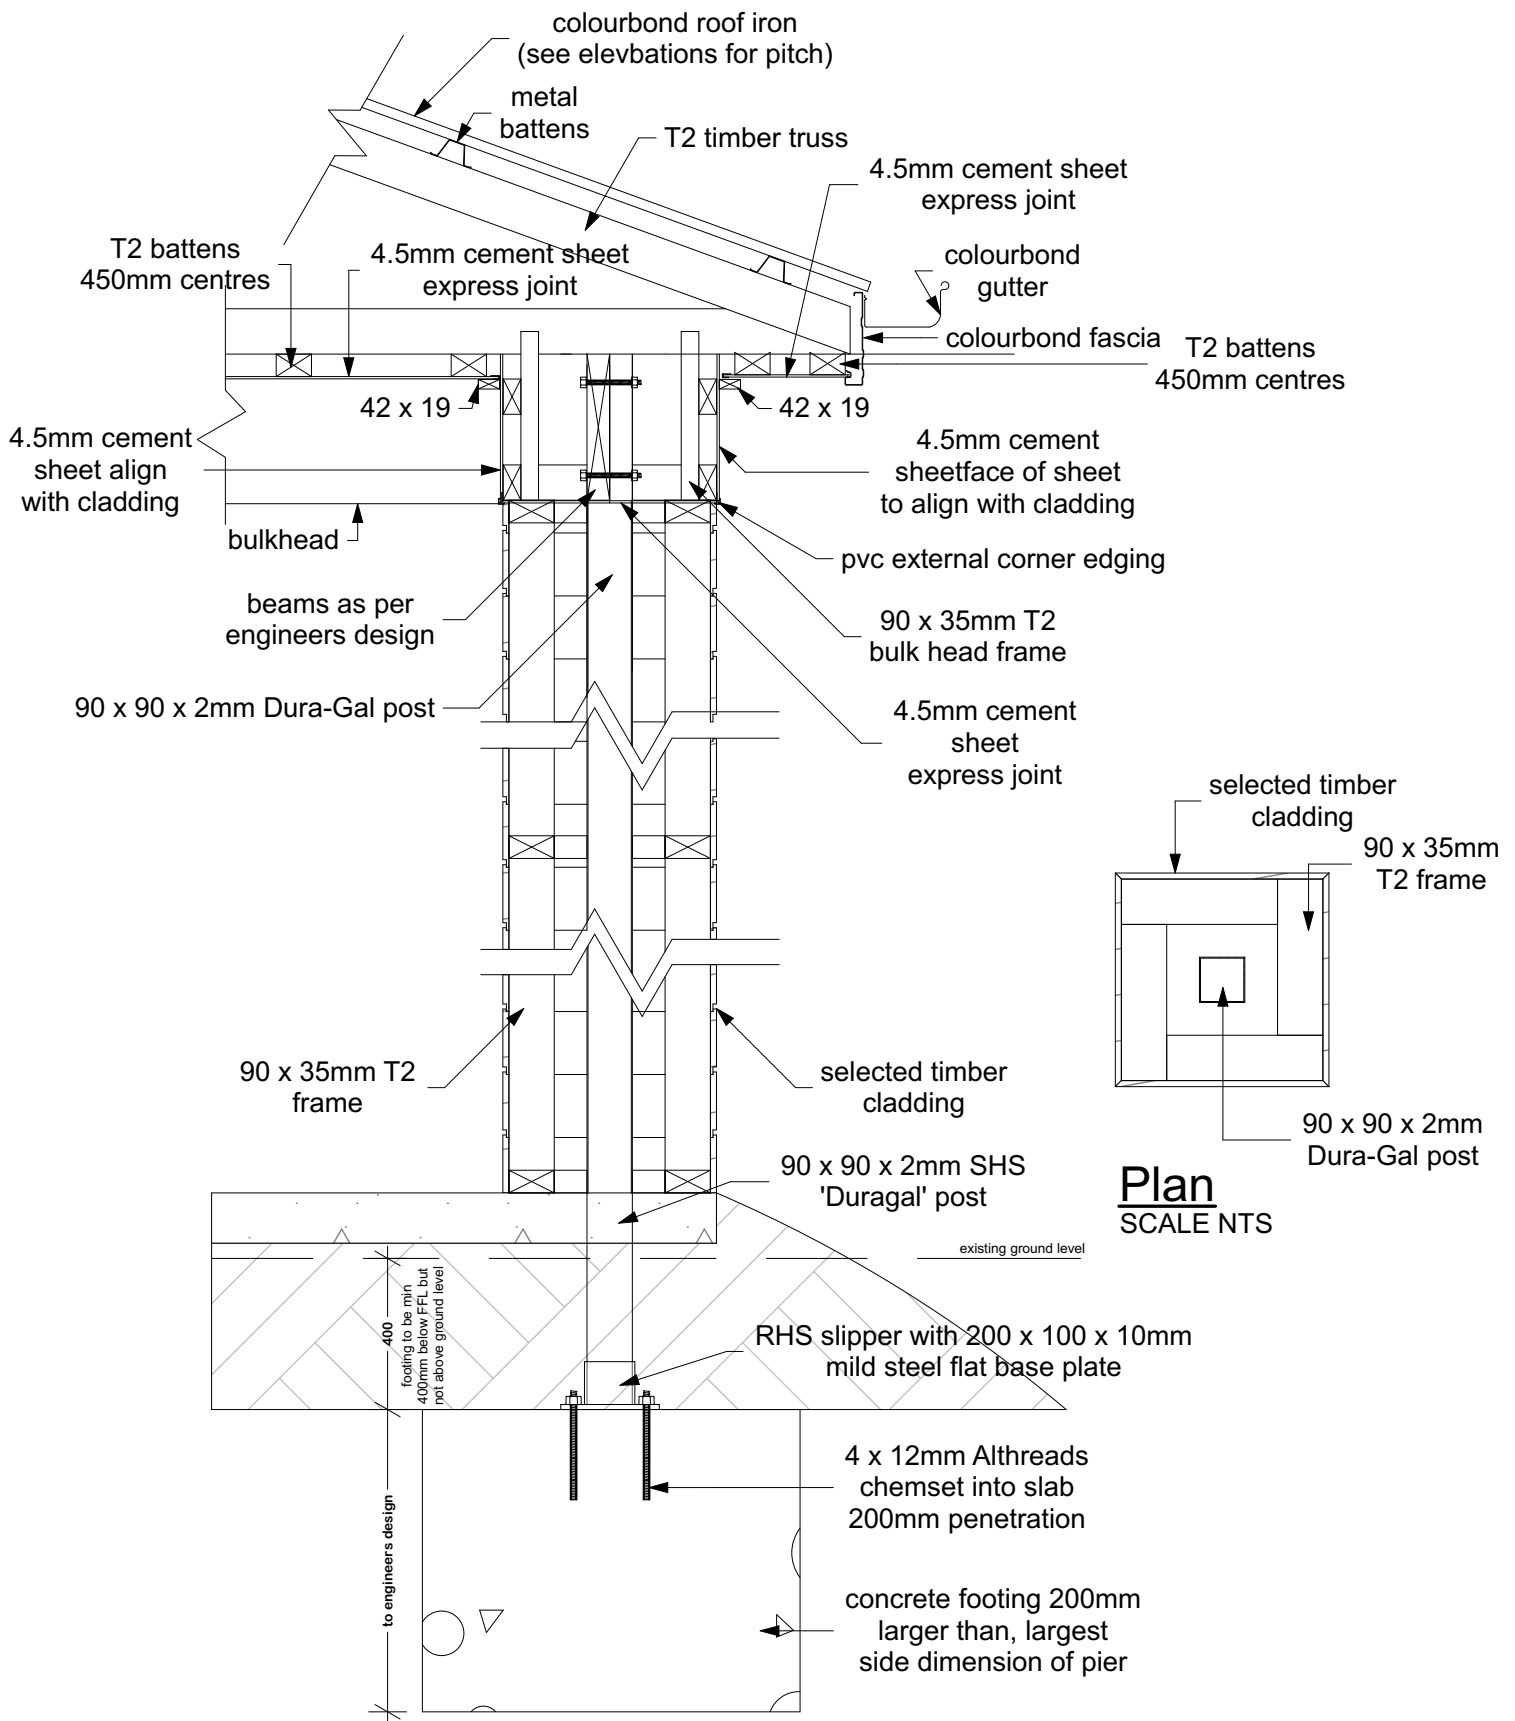

Timber Clad Post & Beam Bulkhead

SCALE NTS

Detail		
Timber Clad Post with Bulkhead		
Drawn by	Date	21/06/2019
Checked	Date	

DIVERSEBUILDERS

P.O Box 196
114 Melville Street
Numurkah VIC 3636
T 03 5862 2712
F 03 5862 3583
E info@diversebuilders.com.au
W diversebuilders.com.au

WARNING:-
All information and designs contained within this document are copyright to Diverse Builders RBP Reg No. DBU-8259 - CBU-6016 & NSW 89500C