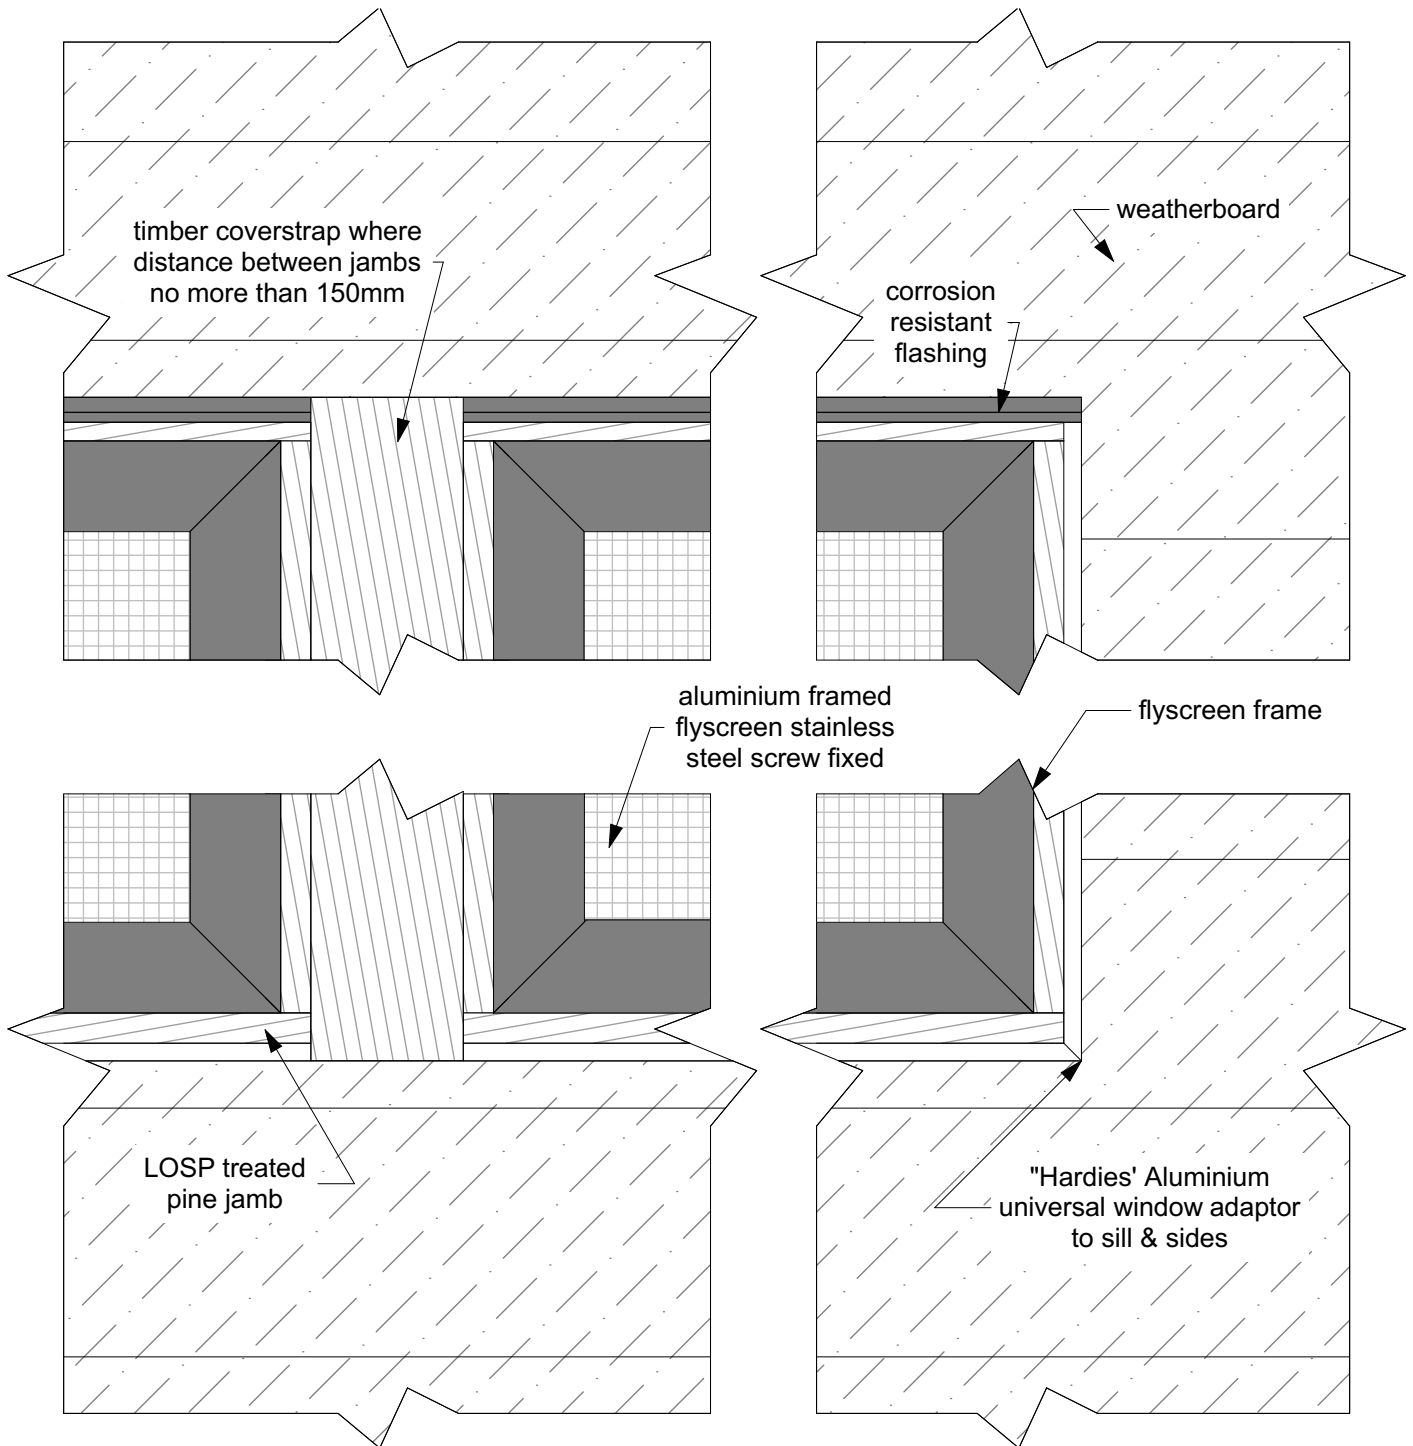

Screen Elevation Detail Alt 2

Scale:- NTS

Detail			
Flyscreen Elevation Detail Alt 2			
Drawn by	C.M.B	Date	1/05/16
Checked		Date	

DIVERSEBUILDERS

P.O Box 196
114 Melville Street
Numurkah VIC 3636
T 03 5862 2712
F 03 5862 3583
E info@diversebuilders.com.au
W diversebuilders.com.au

WARNING:-
All information and designs contained within this document are copyright to Diverse Builders
RBP Reg No. DBU-8259 - CBU-6016 & NSW 89500C