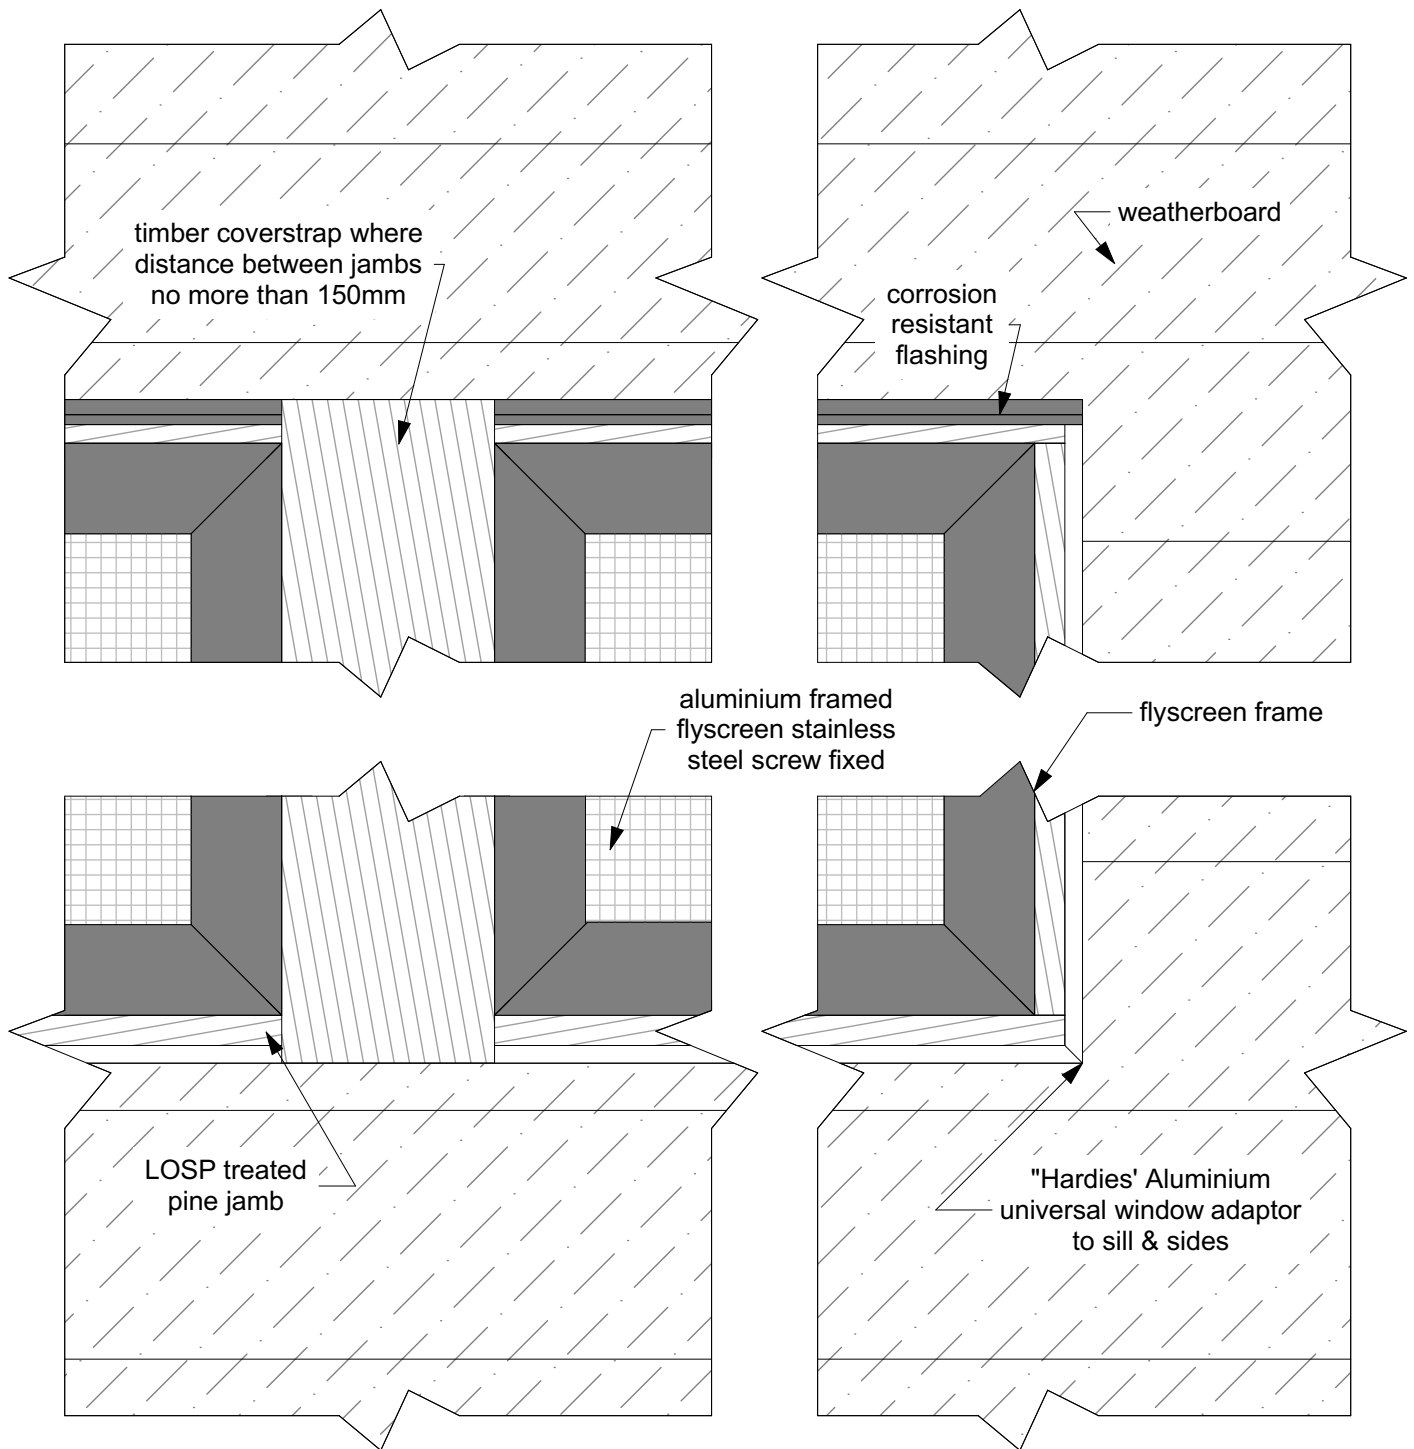

Screen Elevation Detail Alt 1

Scale:- NTS

Detail			
Flyscreen Elevation Detail Alt 1			
Drawn by	C.M.B	Date	1/05/16
Checked		Date	

DIVERSEBUILDERS

P.O Box 196
114 Melville Street
Numurkah VIC 3636
T 03 5862 2712
F 03 5862 3583
E info@diversebuilders.com.au
W diversebuilders.com.au

WARNING:-
All information and designs contained within this document are copyright to Diverse Builders
RBP Reg No. DBU-8259 - CBU-6016 & NSW 89500C