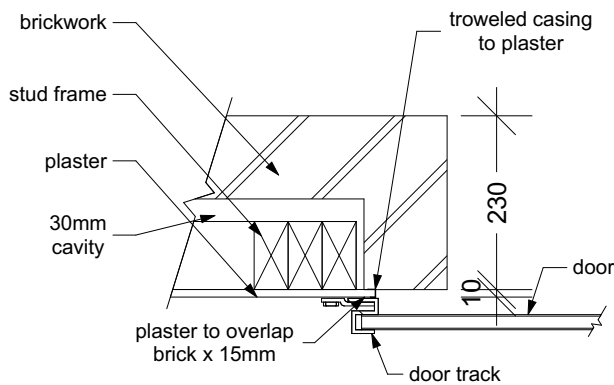

Garage door side plan detail

SCALE NTS

Detail			
Garage Vehicle Door Side Plan Detail			
Drawn by	M.F	Date	21/03/2019
Checked		Date	

DIVERSEBUILDERS

P.O Box 196
114 Melville Street
Numurkah VIC 3636
T 03 5862 2712
F info@diversebuilders.com.au
E @diversebuilders.com.au
W diversebuilders.com.au

WARNING:-
All information and designs contained within
this document are copyright to Diverse Builders
RBP Reg No. DBU-8259 - CBU-6016 & NSW 89500C