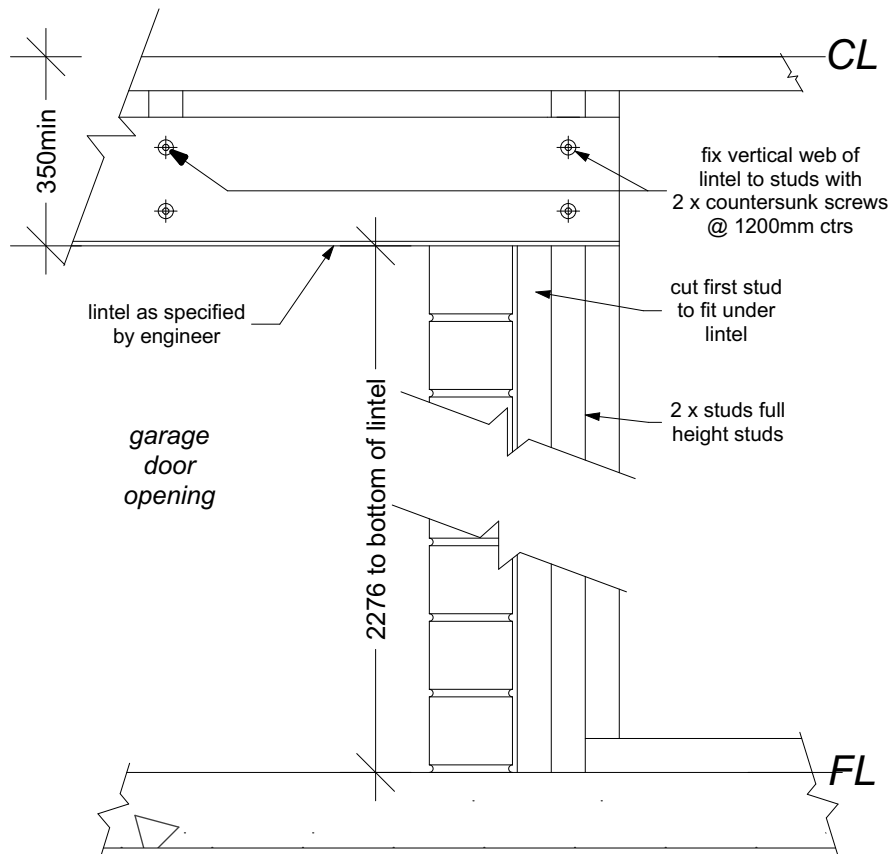

Garage door lintel detail

SCALE NTS (external face of studwork)

Detail			
Garage Vehicle Door Ext Lintel Detail			
Drawn by	M.F	Date	21/03/2019
Checked		Date	

DIVERSEBUILDERS

P.O Box 196
114 Melville Street
Numurkah VIC 3636
T 03 5862 2712
F info@diversebuilders.com.au
E @diversebuilders.com.au
W diversebuilders.com.au

WARNING:-
All information and designs contained within this document are copyright to Diverse Builders
RBP Reg No. DBU-8259 - CBU-6016 & NSW 89500C