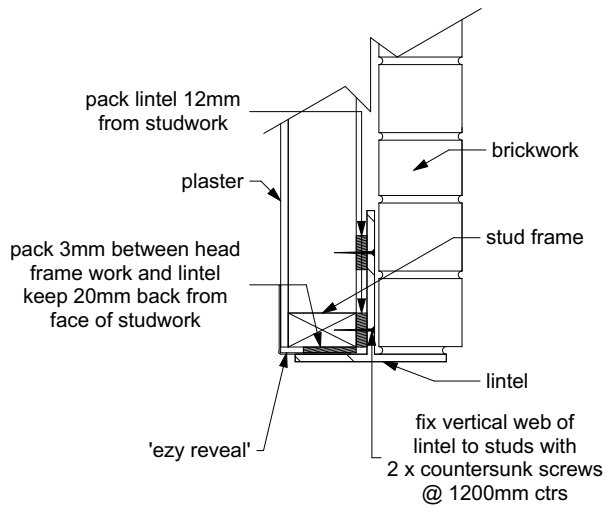

Garage door head detail

SCALE NTS

Detail			
Garage Vehicle Door Head Detail			
Drawn by	M.F	Date	21/03/2019
Checked		Date	

DIVERSEBUILDERS

P.O Box 196
114 Melville Street
Numurkah VIC 3636
T 03 5862 2712
F info@diversebuilders.com.au
E @diversebuilders.com.au
W diversebuilders.com.au

WARNING:-
All information and designs contained within this document are copyright to Diverse Builders RBP Reg No. DBU-8259 - CBU-6016 & NSW 89500C