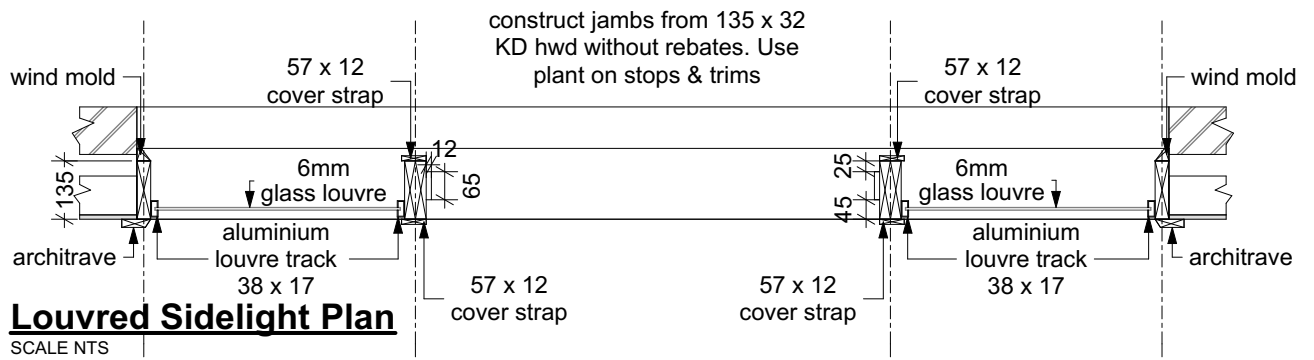

Detail			
Louvred Sidelight Plan			
Drawn by	C.M.B	Date	17/04/2016
Checked		Date	

DIVERSEBUILDERS

P.O Box 196
114 Melville Street
Numurkah VIC 3636
T 03 5862 2712
F 03 5862 3583
E info@diversebuilders.com.au
W diversebuilders.com.au

WARNING:-
All information and designs contained within
this document are copyright to Diverse Builders
RBP Reg No. DBU-8259 - CBU-6016 & NSW 89500C