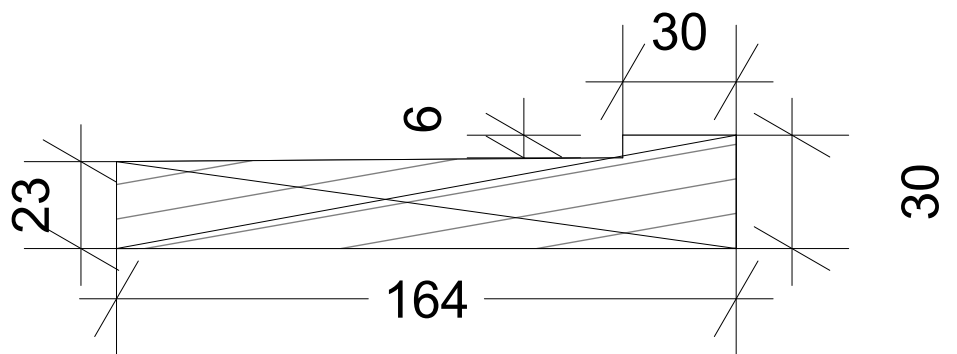

Louvred Sidelight Sill

SCALE NTS

Detail			
Louvred Sidelight Sill			
Drawn by	C.M.B	Date	17/04/2016
Checked		Date	

DIVERSEBUILDERS

P.O Box 196
114 Melville Street
Numurkah VIC 3636
T 03 5862 2712
F 03 5862 3583
E info@diversebuilders.com.au
W diversebuilders.com.au

WARNING:-
All information and designs contained within
this document are copyright to Diverse Builders
RBP Reg No. DBU-8259 - CBU-6016 & NSW 89500C