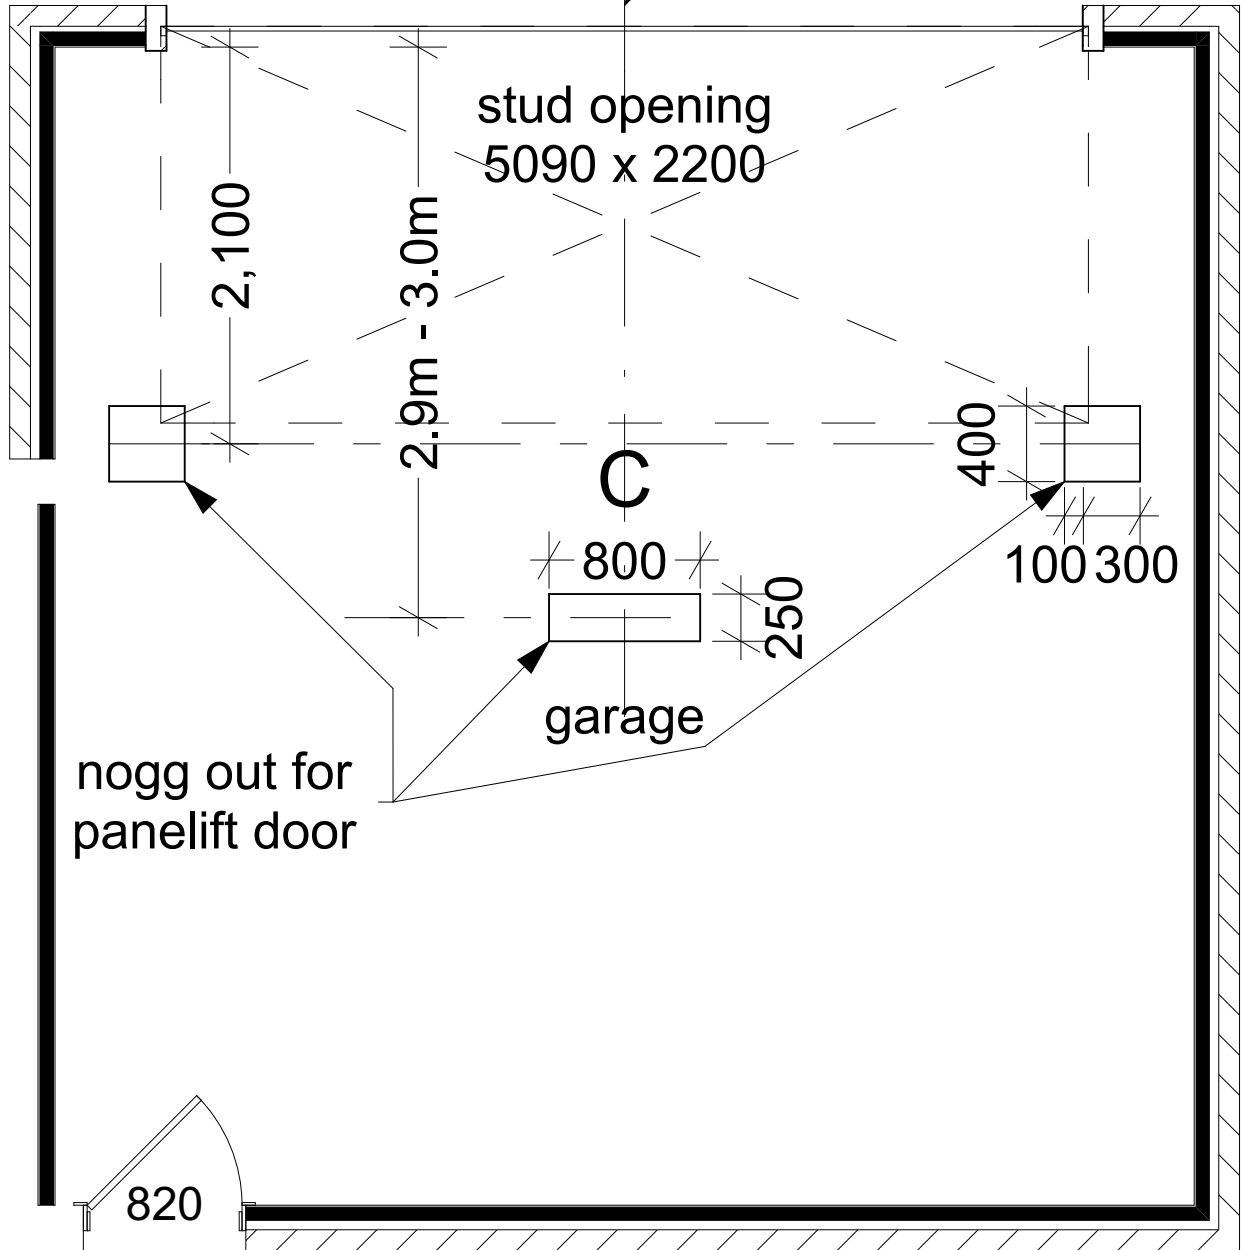

nogg out to centre of opening from head to top plate min 200mm wide'

Detail

Panelift Door Nogging Detail

Drawn by M.F Date 17/04/2016

Checked Date

DIVERSEBUILDERS

P.O Box 196
114 Melville Street
Numurkah VIC 3636
T 03 5862 2712
F 03 5862 3583
E info@diversebuilders.com.au
W diversebuilders.com.au