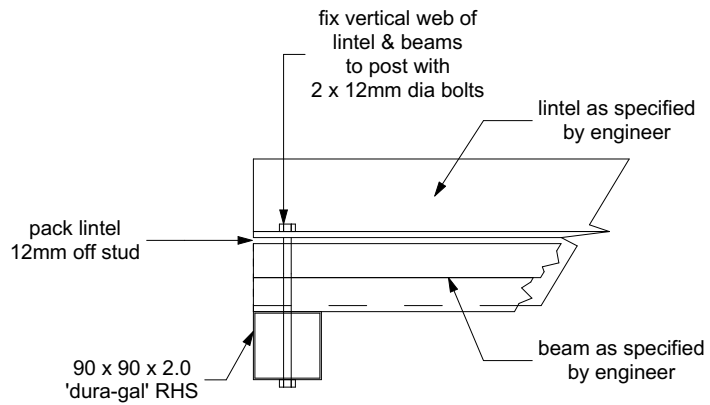

Portico opening lintel end detail

SCALE NTS (typical)

Detail			
Portico opening lintel end detail			
Drawn by	CMB	Date	13/01/2020
Checked		Date	

DIVERSEBUILDERS

P.O Box 196
114 Melville Street
Numurkah VIC 3636
T 03 5862 2712
F info@diversebuilders.com.au
E @diversebuilders.com.au
W diversebuilders.com.au

WARNING:-
All information and designs contained within this document are copyright to Diverse Builders
RBP Reg No. DBU-8259 - CBU-6016 & NSW 89500C