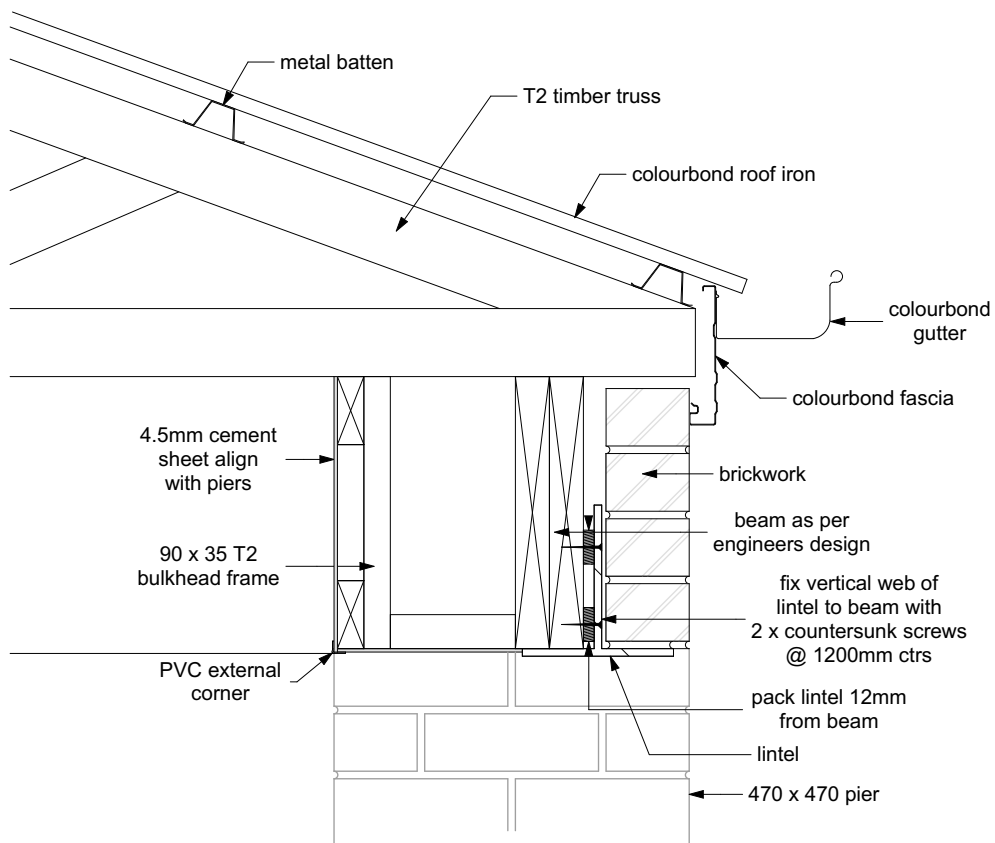

Portico opening head detail

SCALE NTS

Detail			
Portico opening head detail			
Drawn by	CMB	Date	13/01/2020
Checked		Date	

DIVERSEBUILDERS

P.O Box 196
114 Melville Street
Numurkah VIC 3636
T 03 5862 2712
F info@diversebuilders.com.au
E @diversebuilders.com.au
W diversebuilders.com.au

WARNING:-

All information and designs contained within this document are copyright to Diverse Builders RBP Reg No. DBU-8259 - CBU-6016 & NSW 89500C