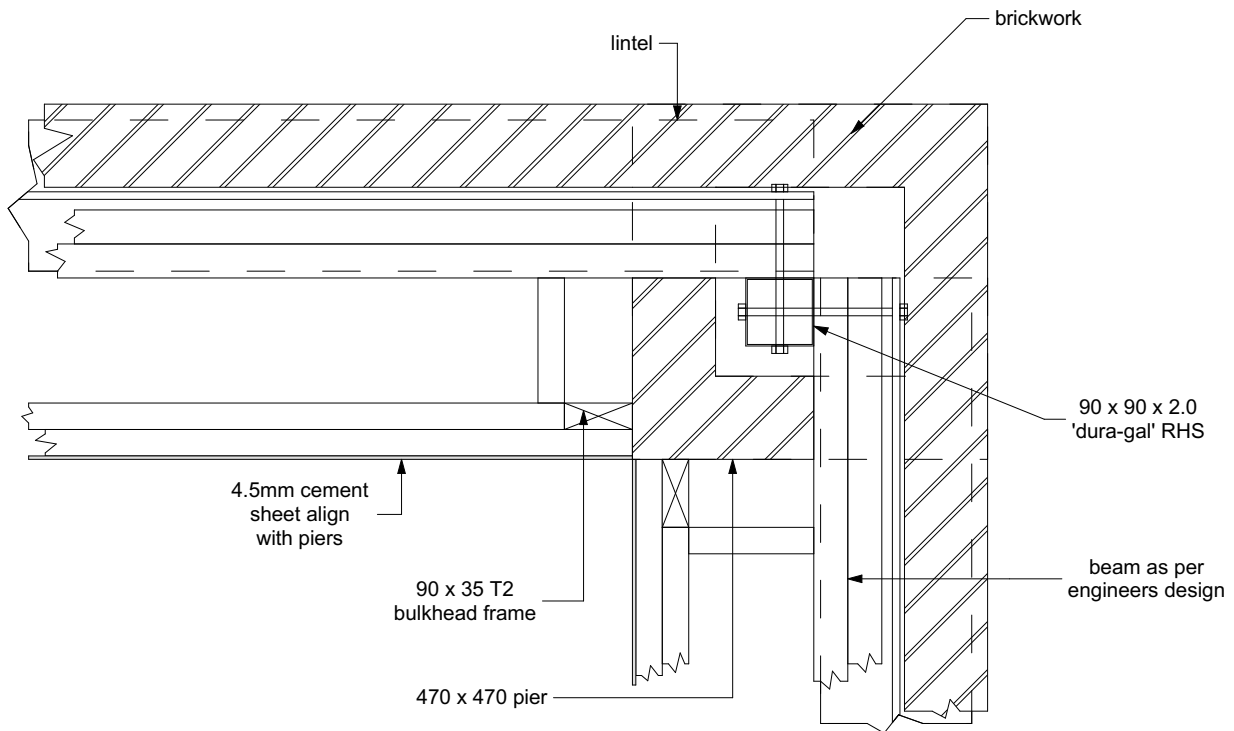

Portico Opening Pier plan detail

SCALE NTS

Detail			
Portico opening pier plan detail			
Drawn by	CMB	Date	13/01/2020
Checked		Date	

DIVERSEBUILDERS

P.O Box 196
114 Melville Street
Numurkah VIC 3636
T 03 5862 2712
F info@diversebuilders.com.au
E @diversebuilders.com.au
W diversebuilders.com.au

WARNING:-
All information and designs contained within
this document are copyright to Diverse Builders
RBP Reg No. DBU-8259 - CBU-6016 & NSW 89500C