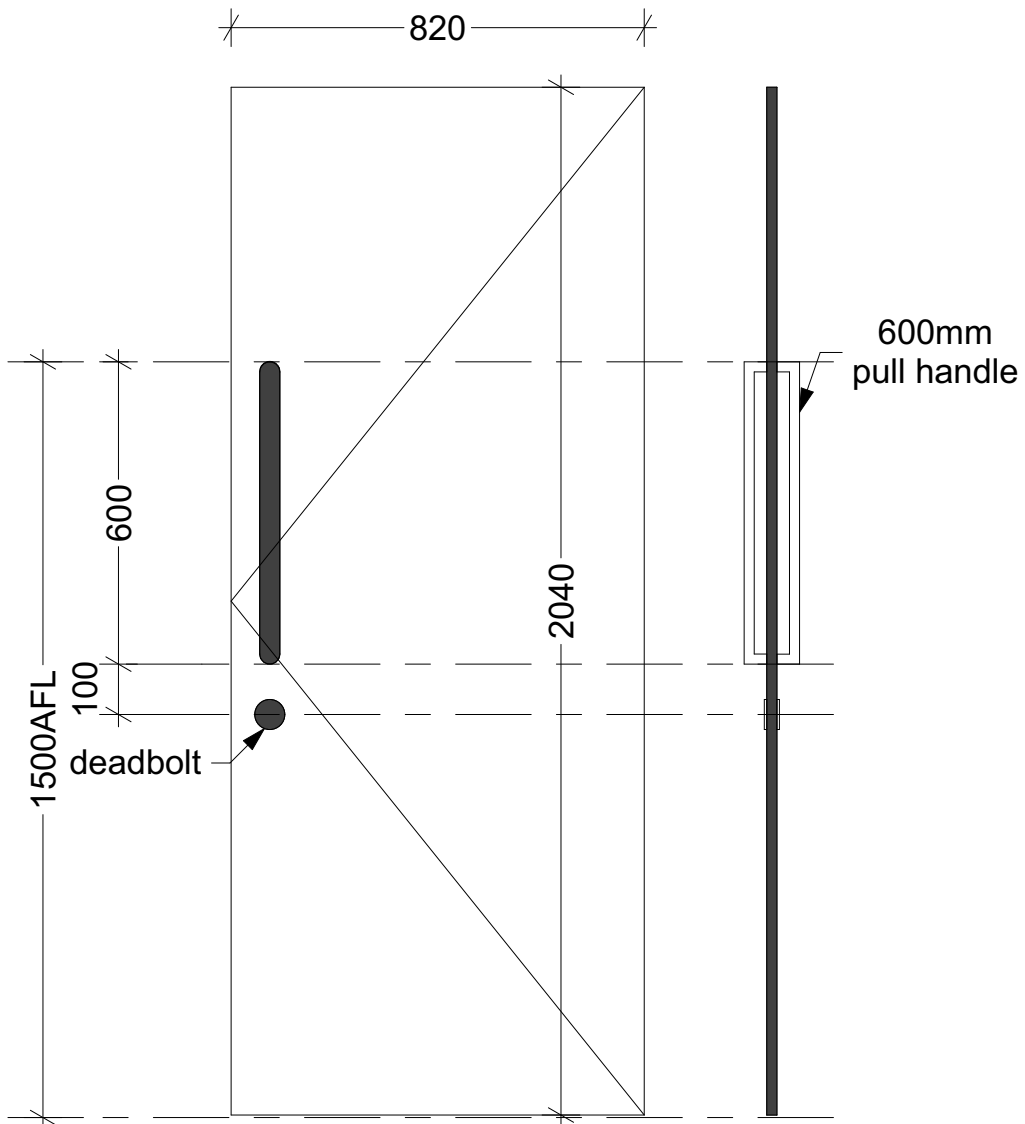

## 450mm Door Pull Detail

Scale:- NTS

<b>Detail</b>			
450mm Door Pull Detail			
<b>Drawn by</b>	C.M.B	<b>Date</b>	28/05/16
<b>Checked</b>		<b>Date</b>	

## 600mm Door Pull Detail

Scale:- NTS

<b>Detail</b>			
600mm Door Pull Detail			
<b>Drawn by</b>	C.M.B	<b>Date</b>	28/05/16
<b>Checked</b>		<b>Date</b>	

## 900mm Door Pull Detail

Scale:- NTS

<b>Detail</b>			
900mm Door Pull Detail			
<b>Drawn by</b>	C.M.B	<b>Date</b>	28/05/16
<b>Checked</b>		<b>Date</b>	