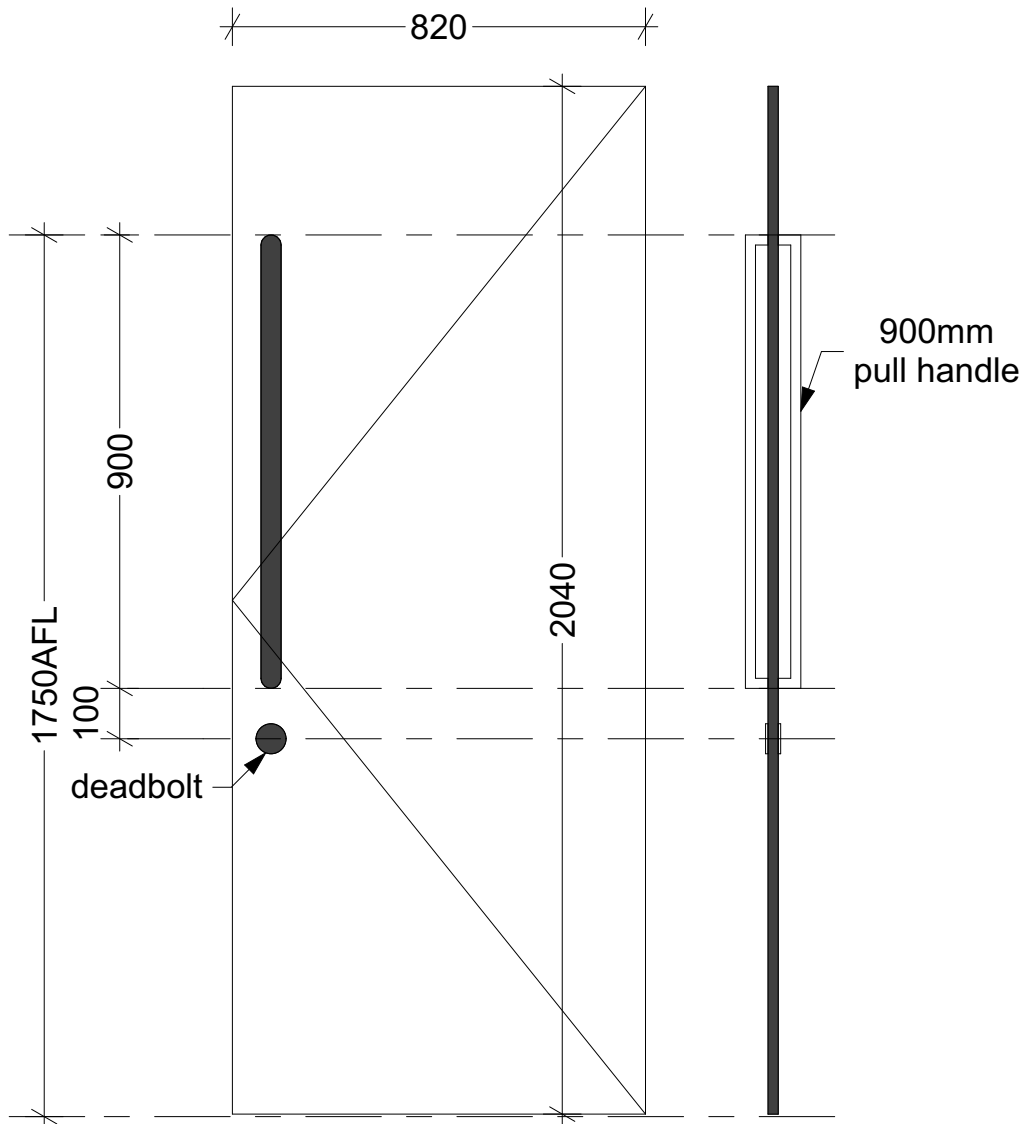

## 450mm Door Pull Detail

Scale:- NTS

<b>Detail</b>			
450mm Door Pull Detail			
<b>Drawn by</b>	C.M.B	<b>Date</b>	28/05/16
<b>Checked</b>		<b>Date</b>	

## 600mm Door Pull Detail

Scale:- NTS

<b>Detail</b>			
600mm Door Pull Detail			
<b>Drawn by</b>	C.M.B	<b>Date</b>	28/05/16
<b>Checked</b>		<b>Date</b>	

## 900mm Door Pull Detail

Scale:- NTS

<b>Detail</b>			
900mm Door Pull Detail			
<b>Drawn by</b>	C.M.B	<b>Date</b>	28/05/16
<b>Checked</b>		<b>Date</b>	