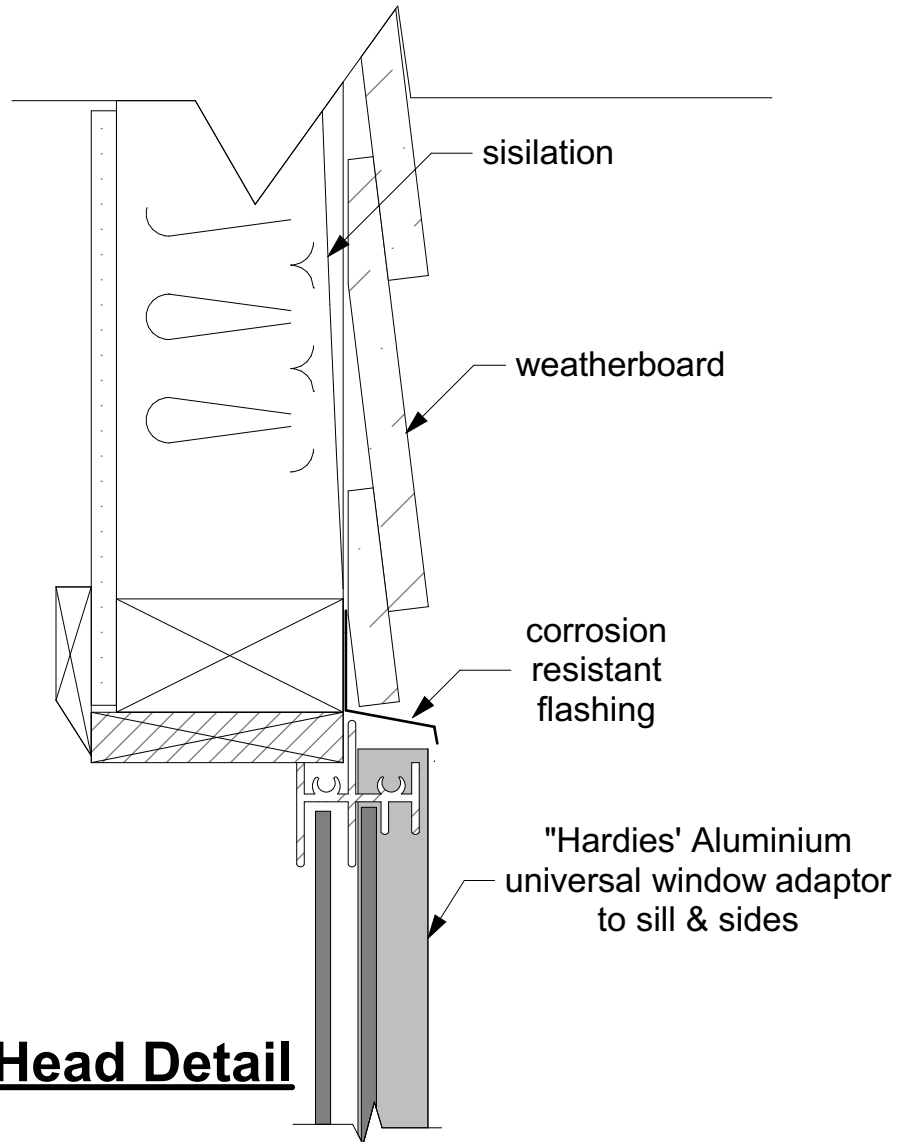

WARNING:-
 All information and designs contained within
 this document are copyright to Diverse Builders
 RBP Reg No. DBU-8259 - CBU-6016 & NSW 89500C

Window Head Detail

Scale:- NTS

Detail			
Weatherboard Head Detail			
Drawn by	C.M.B	Date	1/05/16
Checked		Date	